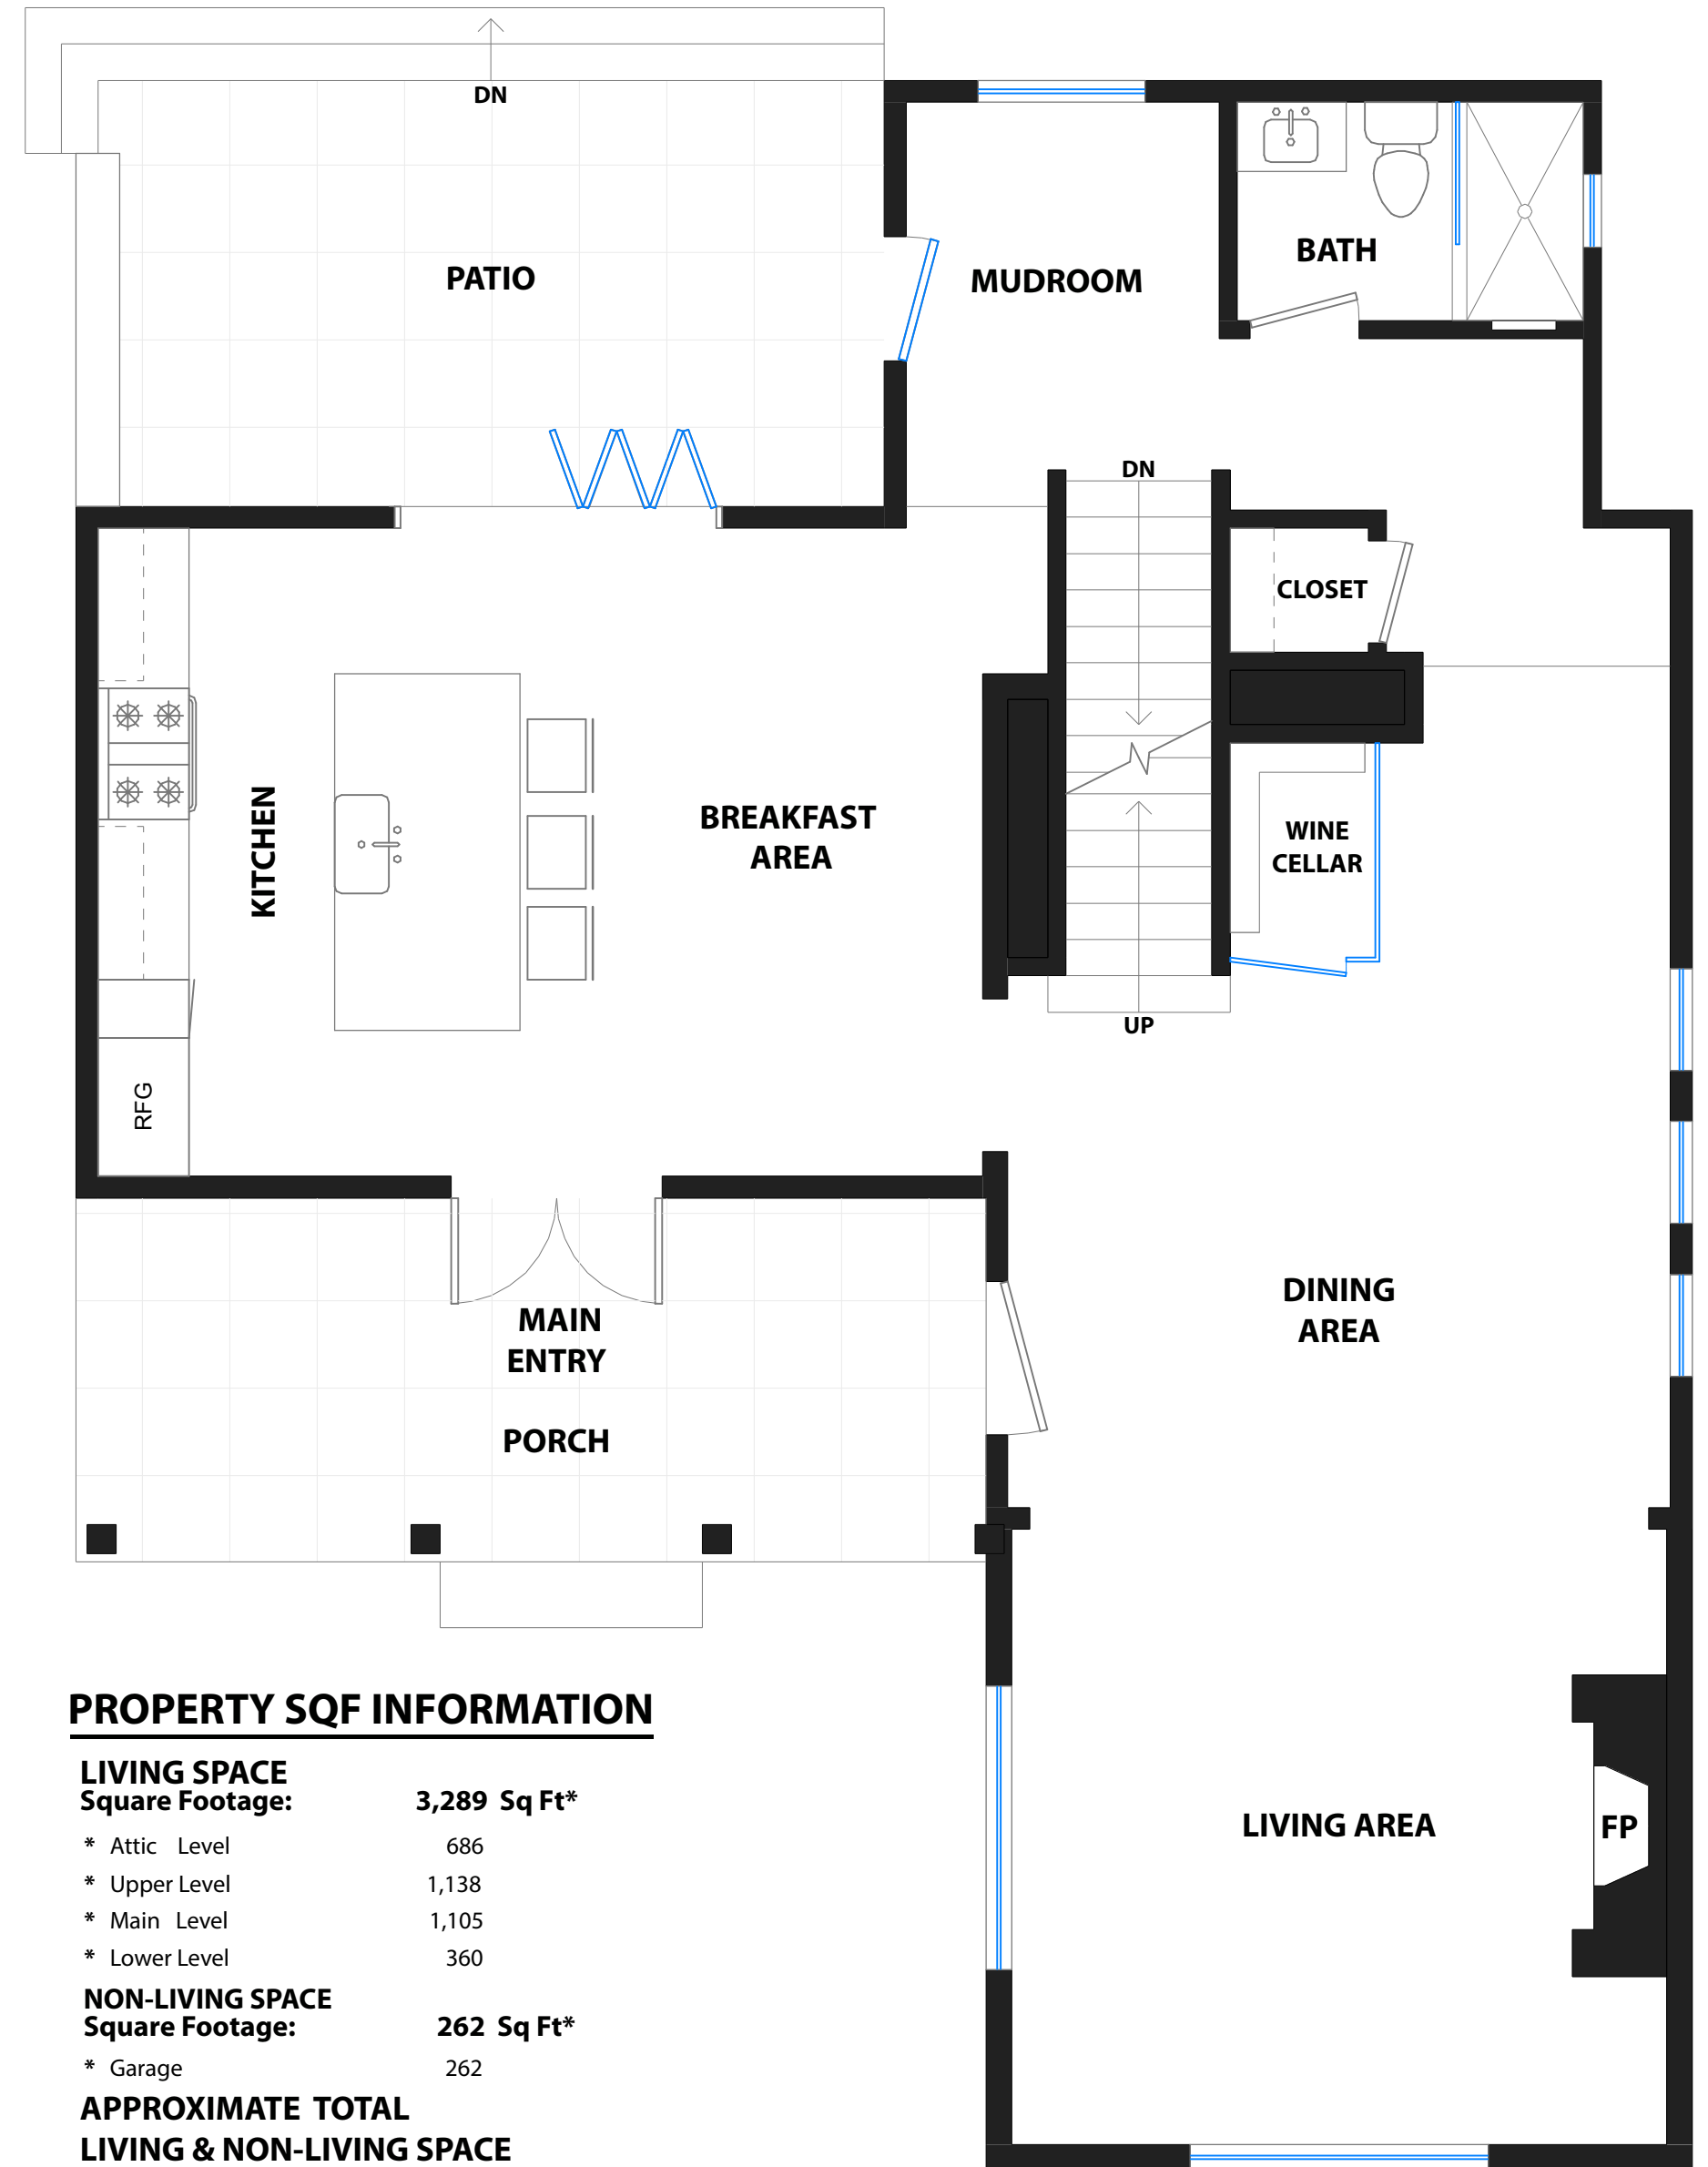

72 SAN BENITO WAY

SAN FRANCISCO, CALIFORNIA

UPPER LEVEL

MAIN LEVEL

PROPERTY SQF INFORMATION

LIVING SPACE
Square Footage: 3,289 Sq Ft*

- * Attic Level 686
- * Upper Level 1,138
- * Main Level 1,105
- * Lower Level 360

NON-LIVING SPACE
Square Footage: 262 Sq Ft*

- * Garage 262

APPROXIMATE TOTAL
LIVING & NON-LIVING SPACE
Square Footage: 3,551 Sq Ft*